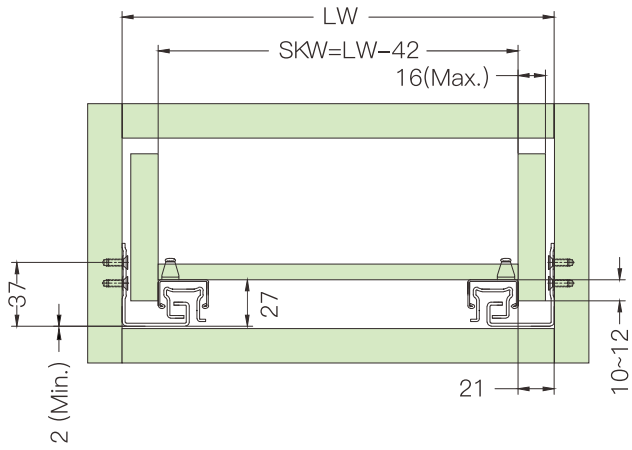

Push Open Full Extension Synchronized Undermounted Slide

Load capacity: 35Kg
 Length: 250–550mm
 Drawer height adjustment: 0~+3mm
 Drawer width adjustment: ±1.5mm

SKW=Internal drawer width
 LW=Internal cabinet width

Hole position

NL=Slide length
 LT=Internal cabinet depth

Standard drawer

Internal drawer

Drawer size and boring