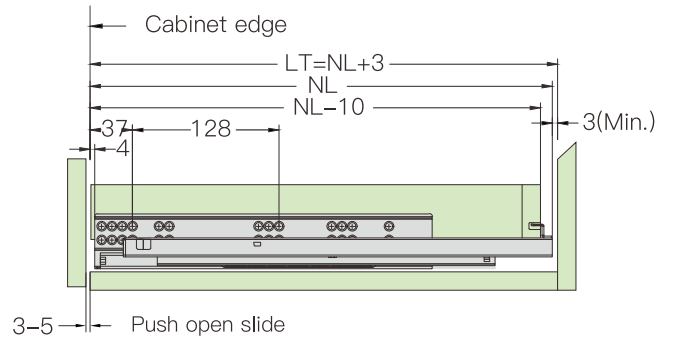

Push Open Full Extension Synchronized Undermounted Slide

Load capacity: 35Kg
 Length: 250–550mm
 Drawer height adjustment: 0~+3mm
 Drawer width adjustment: ±1.5mm

SKW=Internal drawer width
 LW=Internal cabinet width

Hole position

NL=Slide length
 LT=Internal cabinet depth

Standard drawer

Internal drawer

Drawer size and boring