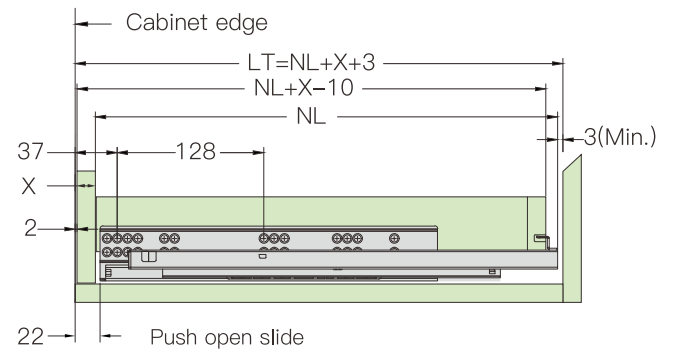

Push Open Full Extension Synchronized Undermounted Slide

Load capacity: 35Kg
 Length: 250–550mm
 Drawer height adjustment: 0~+3mm
 Drawer width adjustment: ±1.5mm

SKW=Internal drawer width
 LW=Internal cabinet width

Hole position

NL=Slide length
 LT=Internal cabinet depth

Standard drawer

Internal drawer

Drawer size and boring