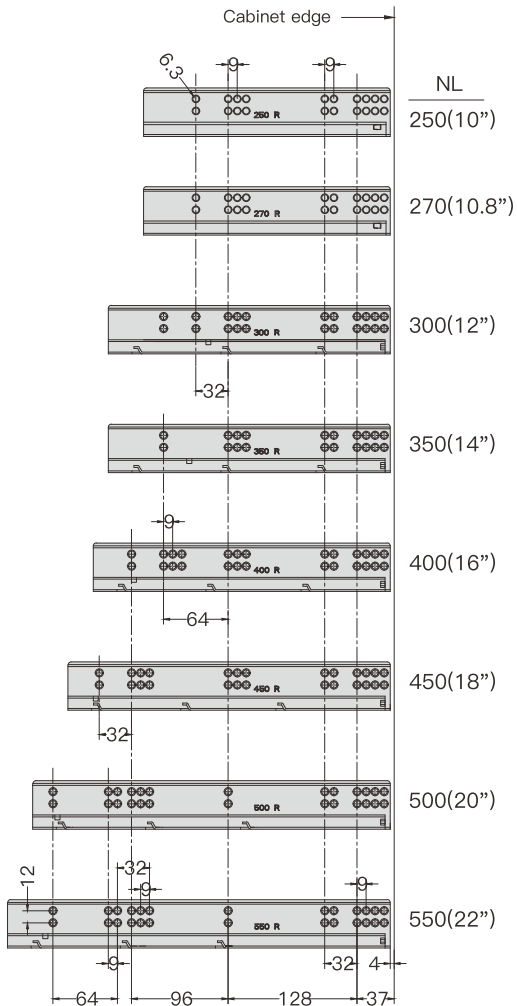

Push Open Full Extension Synchronized Undermounted Slide

Load capacity: 35Kg
 Length: 250–550mm
 Drawer height adjustment: 0~+3mm
 Drawer width adjustment: ±1.5mm

SKW=Internal drawer width
 LW=Internal cabinet width

Hole position

NL=Slide length
 LT=Internal cabinet depth

Standard drawer

Internal drawer

Drawer size and boring